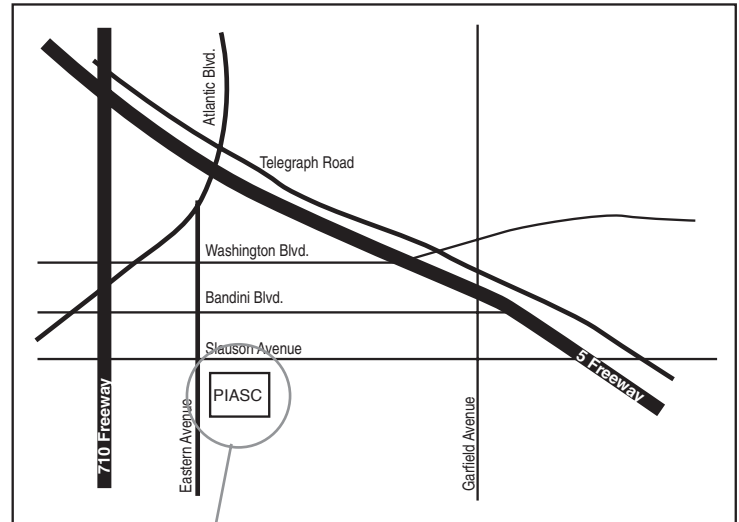

# Directions to PIASC

**5800 S. Eastern Avenue, Suite 400, Los Angeles, CA 90040**

710 Freeway Northbound. Exit Florence Avenue (east toward Bell Gardens). Immediate left on Eastern Avenue. North to Slauson.

710 Freeway Southbound. Exit Washington Boulevard. Left onto Washington. At Eastern Avenue, turn right. South until Slauson Avenue.

5 Freeway Northbound. Exit Garfield Avenue. Turn left from off-ramp. Left turn at Garfield. South until Slauson. Turn right. Westbound on Slauson until Eastern Avenue.

5 Freeway Southbound. Exit Atlantic Boulevard. Left turn from off-ramp. South (turns into Eastern Avenue) until Slauson Avenue.

Get customized directions from your starting point from [www.mapquest.com](http://www.mapquest.com) or [maps.google.com](http://maps.google.com).  
**We are in the Bank of America Building on the corner of Slauson and Eastern.**