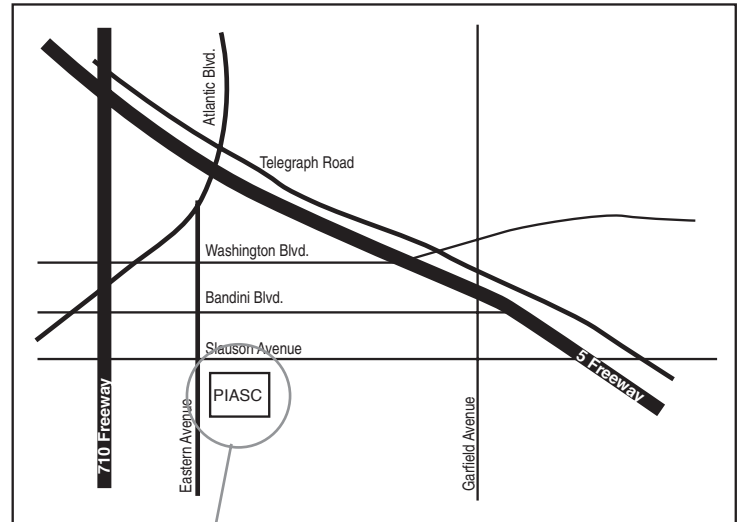

# Directions to PIASC

**5800 S. Eastern Avenue, Suite 400, Los Angeles, CA 90040**

710 Freeway Northbound. Exit Florence Avenue (east toward Bell Gardens). Immediate left on Eastern Avenue. North to Slauson.

710 Freeway Southbound. Exit Washington Boulevard. Left onto Washington. At Eastern Avenue, turn right. South until Slauson Avenue.

5 Freeway Northbound. Exit Garfield Avenue. Turn left from offramp. Left turn at Garfield. South until Slauson. Turn right. Westbound on Slauson until Eastern Avenue.

5 Freeway Southbound. Exit Atlantic Boulevard. Left turn from offramp. South (turns into Eastern Avenue) until Slauson Avenue.

Get customized directions from your starting point from [www.mapquest.com](http://www.mapquest.com) or [maps.google.com](http://maps.google.com).  
**We are in the Bank of America Building on the corner of Slauson and Eastern.**